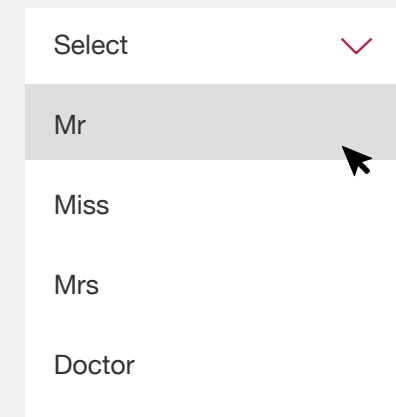

Bar colour: #B8284C

Background bar colour: #FFFFFF

Scroll bar

(scrollable window)

Bar colour: #B8284C

Background bar colour: #E1DFDF

Window background colour: #FFFFFF

Modal

(active state)

Button style:

Solid, 20% opacity #FFFFFF

Modal

(hover state)

Button style:

Border: 2px, Colour: #FFFFFF,

Dropdown

(active state)

**Dropdown**

(selected state)

Hover: #E1DFDF